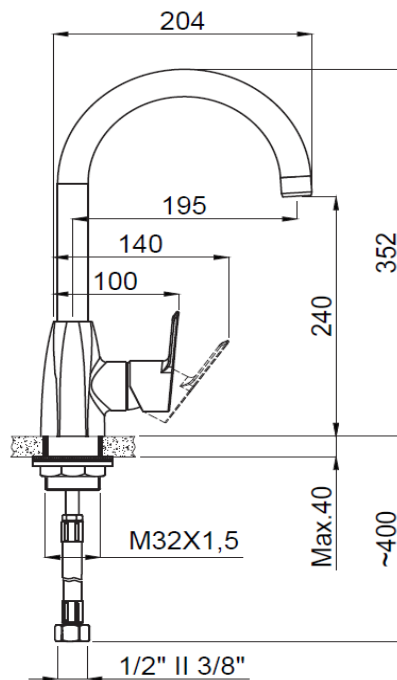

DIMENSIONAL DRAWING :

Verde UAE: Tel 02 559 8662 / P.O. Box 45557 Abu Dhabi
Website: www.verdeuae.com / Email: info@verdeuae.com

Verde reserves the right to revise the technical data as above, and is subject to change