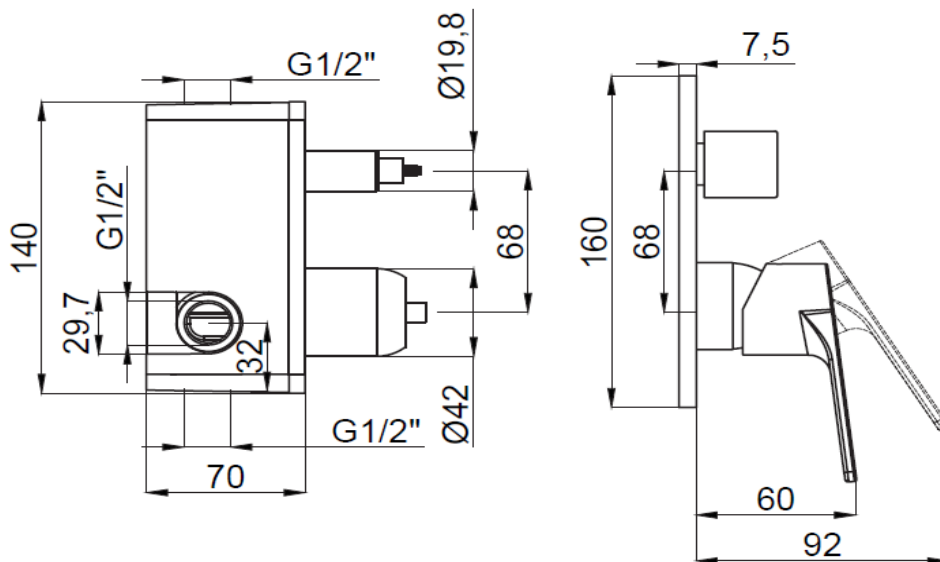

PRODUCT DESCRIPTION: Star Bath Shower Mixer Chrome Concealed with unibox.

Product Ref Code :	VTA 15714901
Material :	Brass
Finish :	Chrome Plated
Mounting Type :	Wall Mounted
Flow Rate :	N/A

DIMENSIONAL DRAWING :