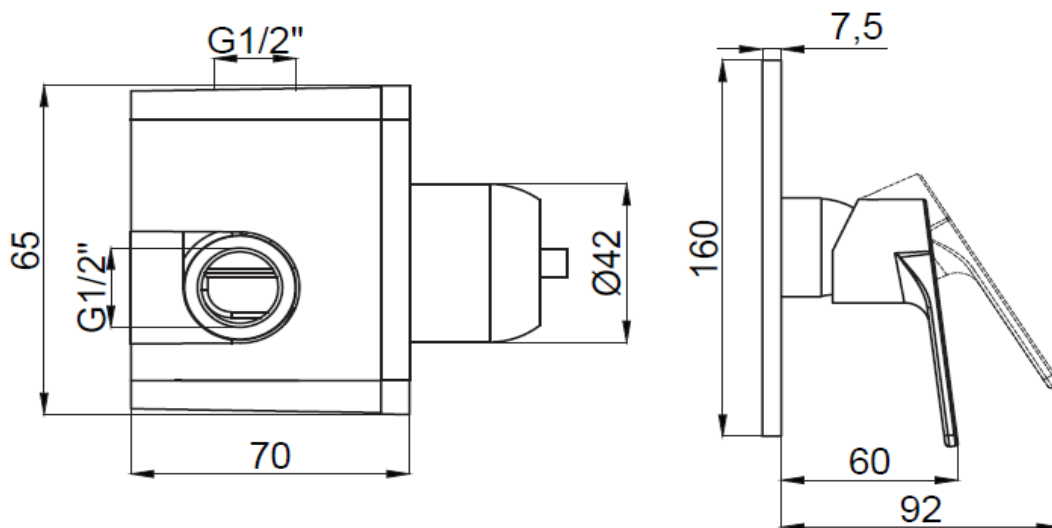

PRODUCT DESCRIPTION: Star Shower Mixer Chrome Concealed with unibox.

Product Ref Code :	VTA 15715801
Material :	Brass
Finish :	Chrome Plated
Mounting Type :	Wall Mounted
Flow Rate :	N/A

DIMENSIONAL DRAWING :