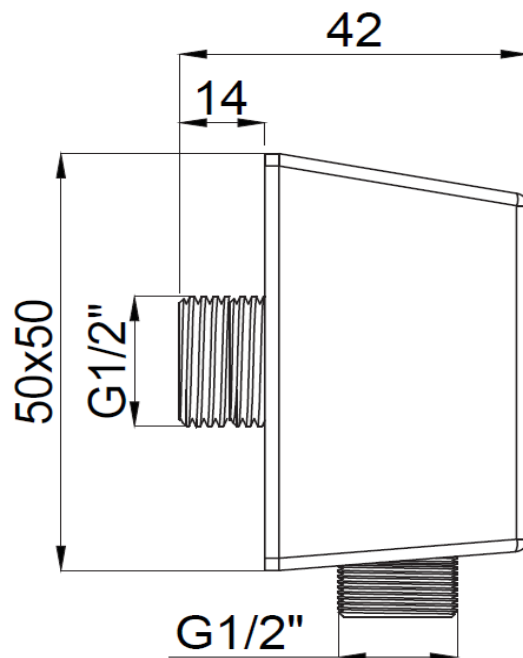

PRODUCT DESCRIPTION: Hand Shower elbow water outlet connector, Gold.

Product Ref Code :	VTA 157208808
Material :	Brass
Finish :	Gold
Mounting Type :	Wall Mounted
Flow Rate :	N/A

DIMENSIONAL DRAWING :

Verde UAE: Tel 02 559 8662 / P.O. Box 45557 Abu Dhabi
Website: www.verdeuae.com / Email: info@verdeuae.com