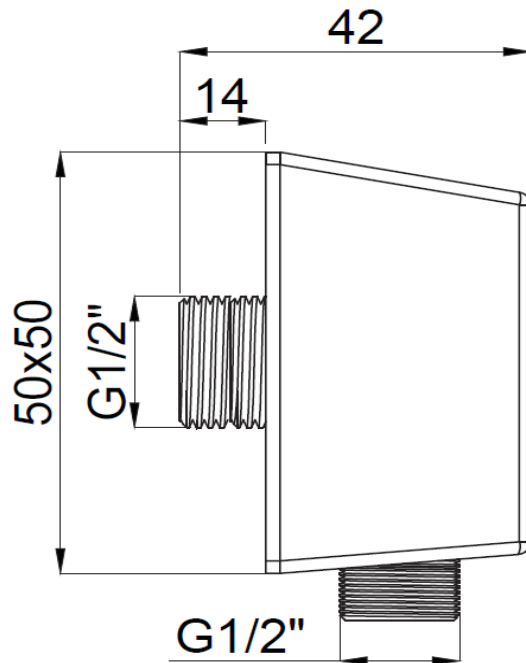

Product Ref Code :	VTA 15720881
Material :	Brass
Finish :	Chrome Plated
Mounting Type :	Wall Mounted
Flow Rate :	N/A

DIMENSIONAL DRAWING :