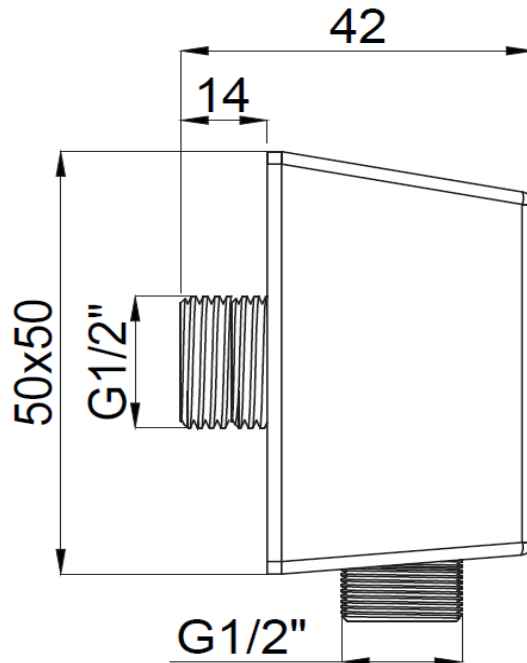

PRODUCT DESCRIPTION: Hand Shower elbow water outlet connector, Black.

Product Ref Code :	VTA 157208824
Material :	Brass
Finish :	Black Matt
Mounting Type :	Wall Mounted
Flow Rate :	N/A

DIMENSIONAL DRAWING :