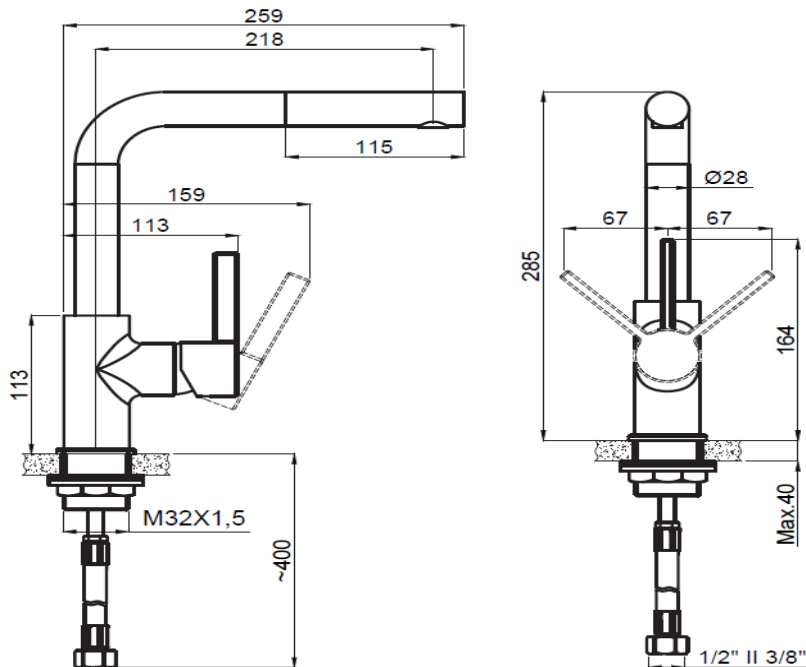

DIMENSIONAL DRAWING :

Verde UAE: Tel 02 559 8662 / P.O. Box 45557 Abu Dhabi
Website: www.verdeuae.com / Email: info@verdeuae.com

Verde reserves the right to revise the technical data as above, and is subject to change