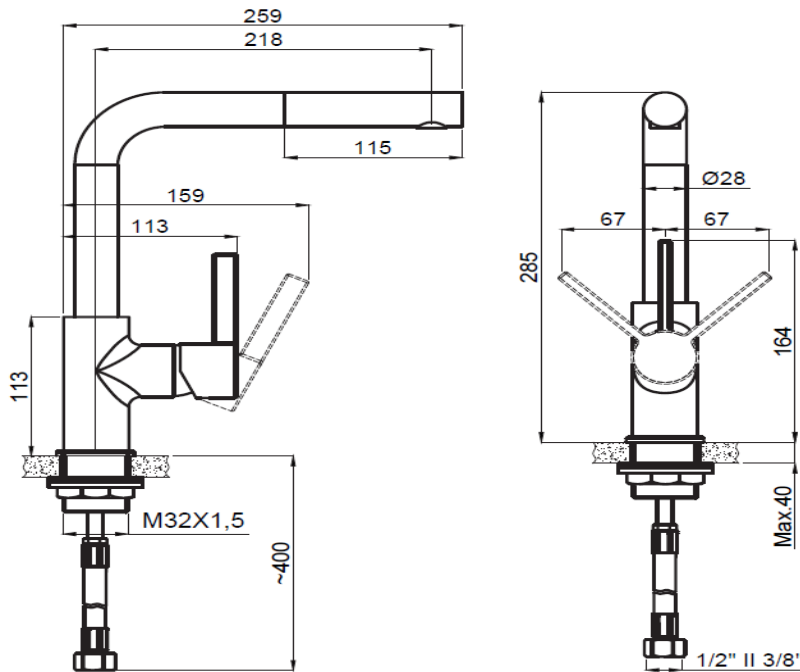

DIMENSIONAL DRAWING :

Verde UAE: Tel 02 559 8662 / P.O. Box 45557 Abu Dhabi
Website: www.verdeuae.com / Email: info@verdeuae.com

Verde reserves the right to revise the technical data as above, and is subject to change