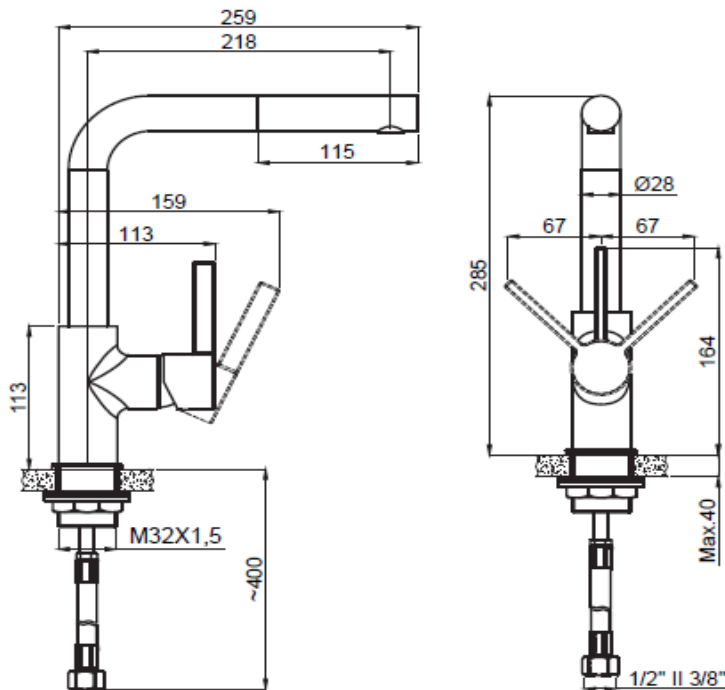

DIMENSIONAL DRAWING :

Verde UAE: Tel 02 559 8662 / P.O. Box 45557 Abu Dhabi
Website: www.verdeuae.com / Email: info@verdeuae.com

Verde reserves the right to revise the technical data as above, and is subject to change