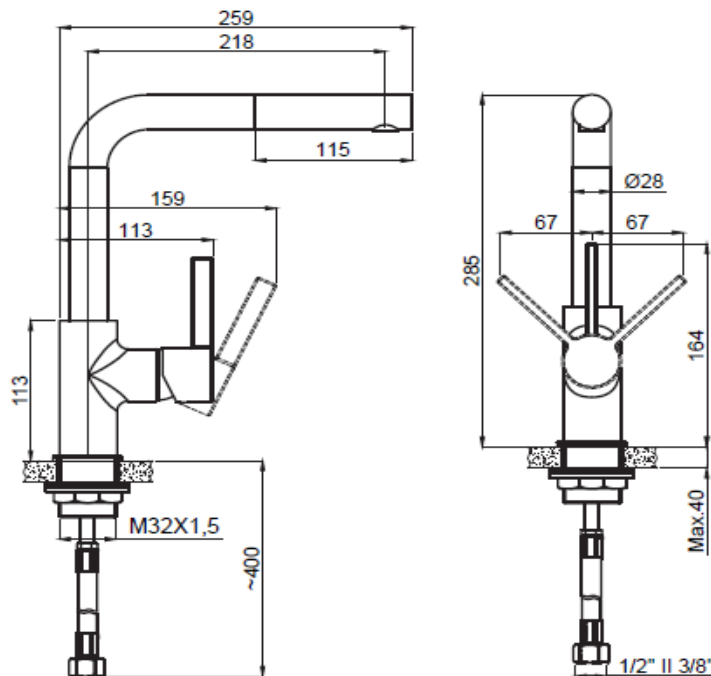

DIMENSIONAL DRAWING :

Verde UAE: Tel 02 559 8662 / P.O. Box 45557 Abu Dhabi
Website: www.verdeuae.com / Email: info@verdeuae.com

Verde reserves the right to revise the technical data as above, and is subject to change