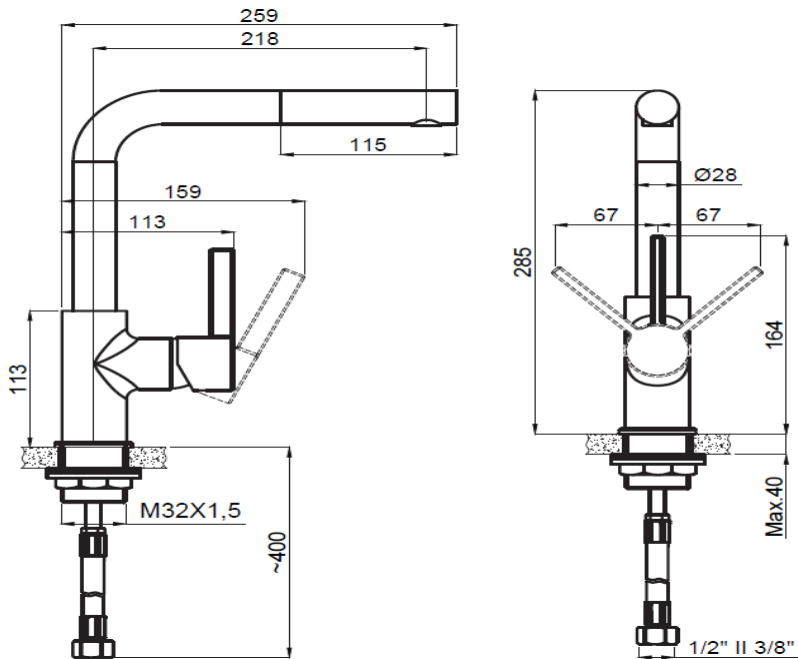

DIMENSIONAL DRAWING :

Verde UAE: Tel 02 559 8662 / P.O. Box 45557 Abu Dhabi
Website: www.verdeuae.com / Email: info@verdeuae.com

Verde reserves the right to revise the technical data as above, and is subject to change