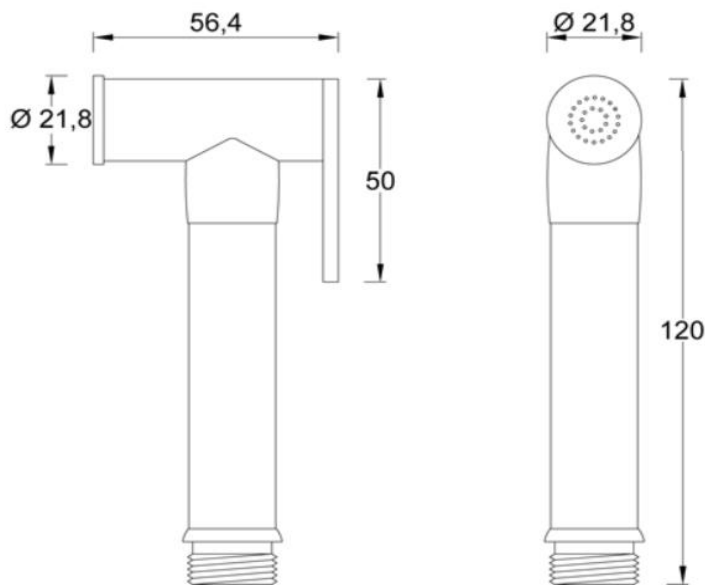

Product Ref Code :	VTA 15752713 b1
Material :	Brass
Finish :	Chrome Plated
Mounting Type :	Wall Mounted
Flow Rate :	Maximum 6ltr per minute

DIMENSIONAL DRAWING :