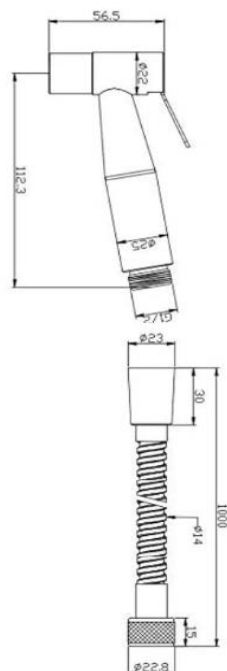

Product Ref Code :	VTA 15752713 b2
Material :	Brass
Finish :	Chrome Plated
Mounting Type :	Wall Mounted
Flow Rate :	Maximum 6ltr per minute

DIMENSIONAL DRAWING :