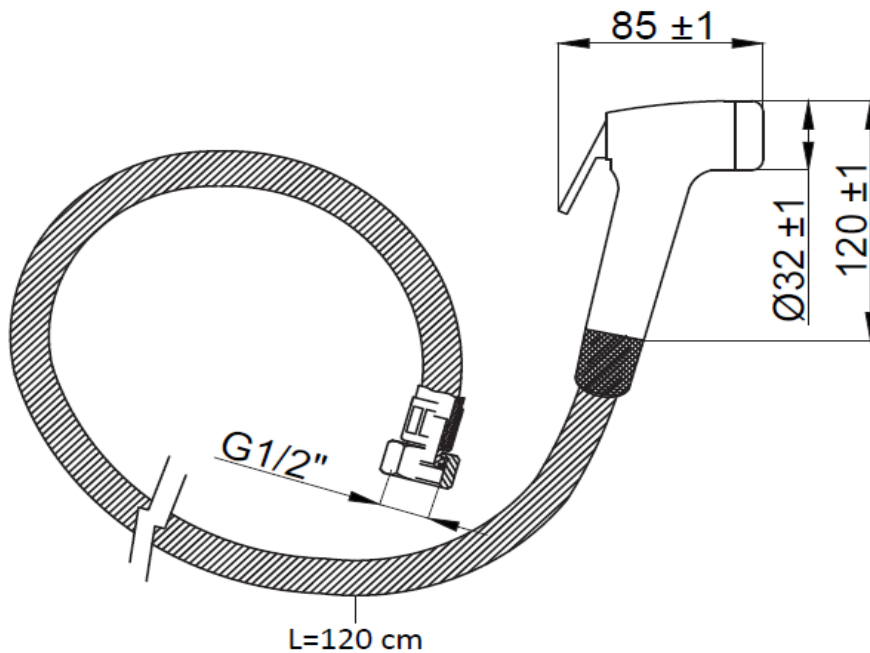

Product Ref Code :	VTA 15752713
Material :	Brass
Finish :	Chrome Plated
Mounting Type :	Wall Mounted
Flow Rate :	Maximum 6ltr per minute

DIMENSIONAL DRAWING :