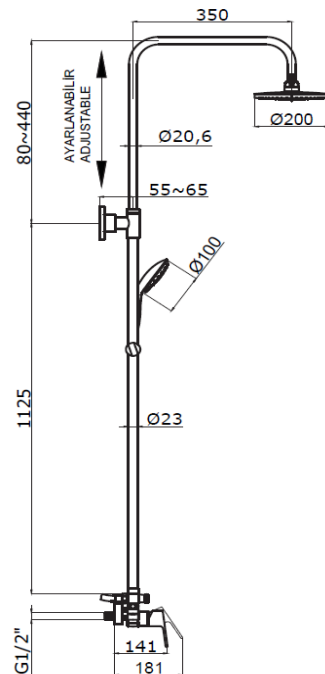

DIMENSIONAL DRAWING :

Verde UAE: Tel 02 559 8662 / P.O. Box 45557 Abu Dhabi
Website: www.verdeuae.com / Email: info@verdeuae.com

Verde reserves the right to revise the technical data as above, and is subject to change