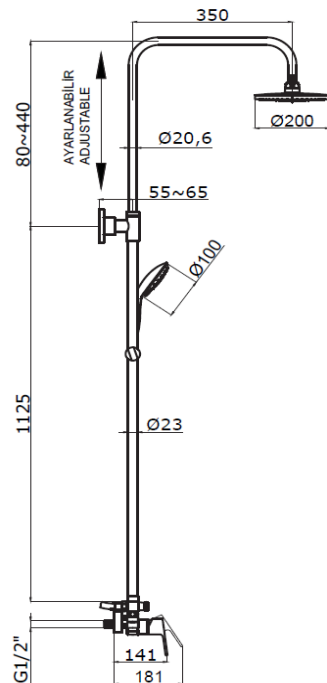

DIMENSIONAL DRAWING :

Verde UAE: Tel 02 559 8662 / P.O. Box 45557 Abu Dhabi
Website: www.verdeuae.com / Email: info@verdeuae.com

Verde reserves the right to revise the technical data as above, and is subject to change