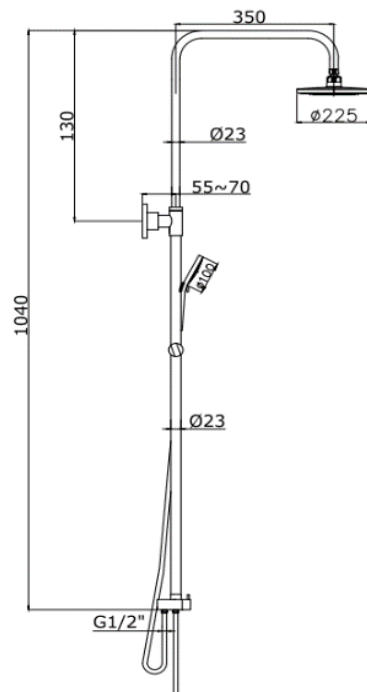

DIMENSIONAL DRAWING :

Verde UAE: Tel 02 559 8662 / P.O. Box 45557 Abu Dhabi
Website: www.verdeuae.com / Email: info@verdeuae.com

Verde reserves the right to revise the technical data as above, and is subject to change