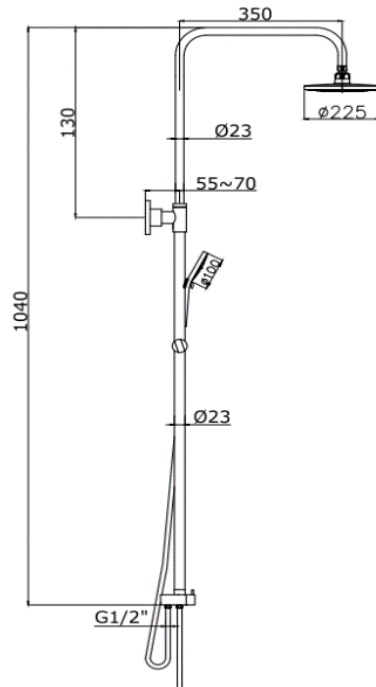

DIMENSIONAL DRAWING :

Verde UAE: Tel 02 559 8662 / P.O. Box 45557 Abu Dhabi
Website: www.verdeuae.com / Email: info@verdeuae.com

Verde reserves the right to revise the technical data as above, and is subject to change