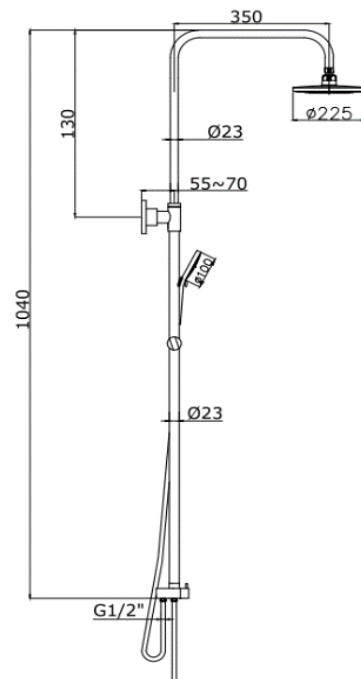

DIMENSIONAL DRAWING :

Verde UAE: Tel 02 559 8662 / P.O. Box 45557 Abu Dhabi
Website: www.verdeuae.com / Email: info@verdeuae.com

Verde reserves the right to revise the technical data as above, and is subject to change