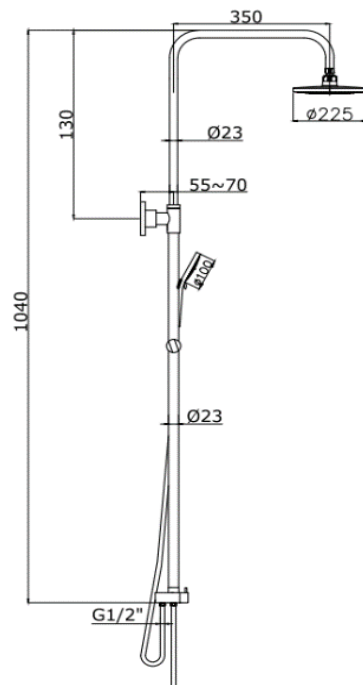

DIMENSIONAL DRAWING :