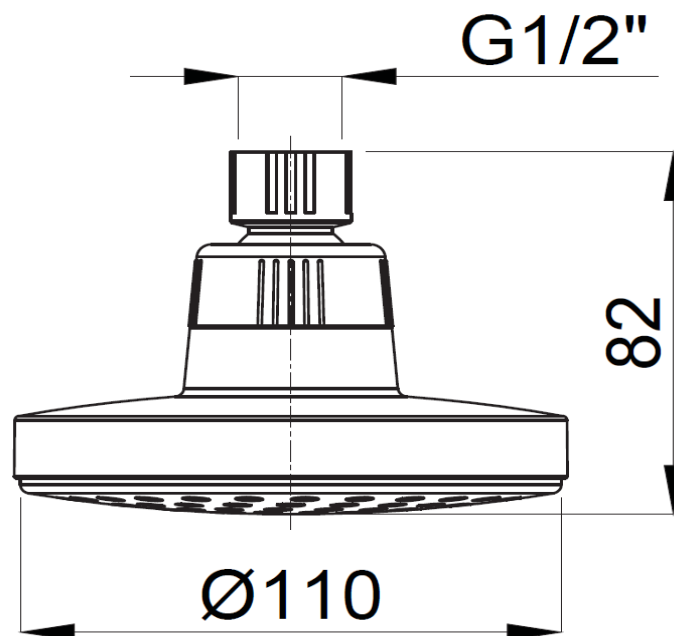

PRODUCT DESCRIPTION: ABS Rain Shower Head 100mm Chrome.

Product Ref Code :	VTA 15781003
Material :	ABS
Finish :	Chrome
Mounting Type :	Ceiling Mounted
Flow Rate :	Between 7.5-8.5ltr per minute

DIMENSIONAL DRAWING :