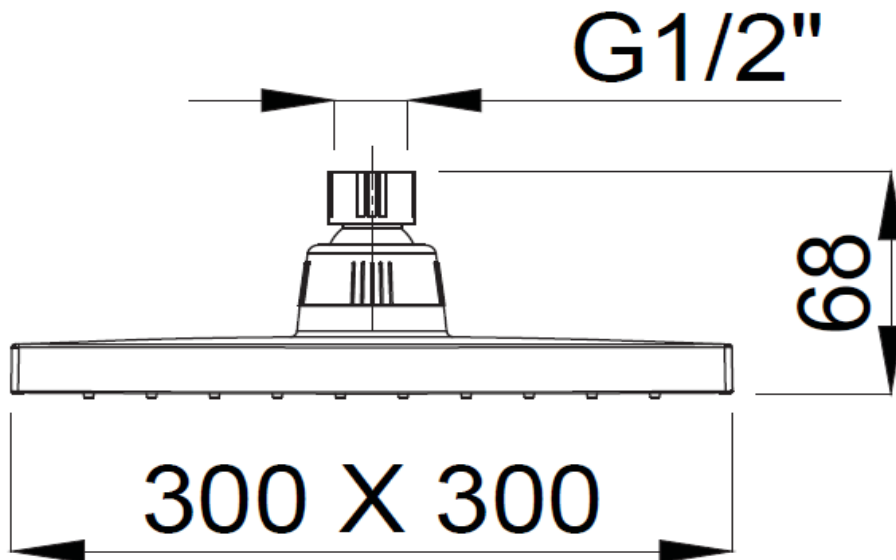

PRODUCT DESCRIPTION: SS Rain Shower Head 300mm.

Product Ref Code :	VTA 15781010
Material :	ABS
Finish :	Chrome
Mounting Type :	Ceiling Mounted
Flow Rate :	Between 7.5-8.5ltr per minute

DIMENSIONAL DRAWING :