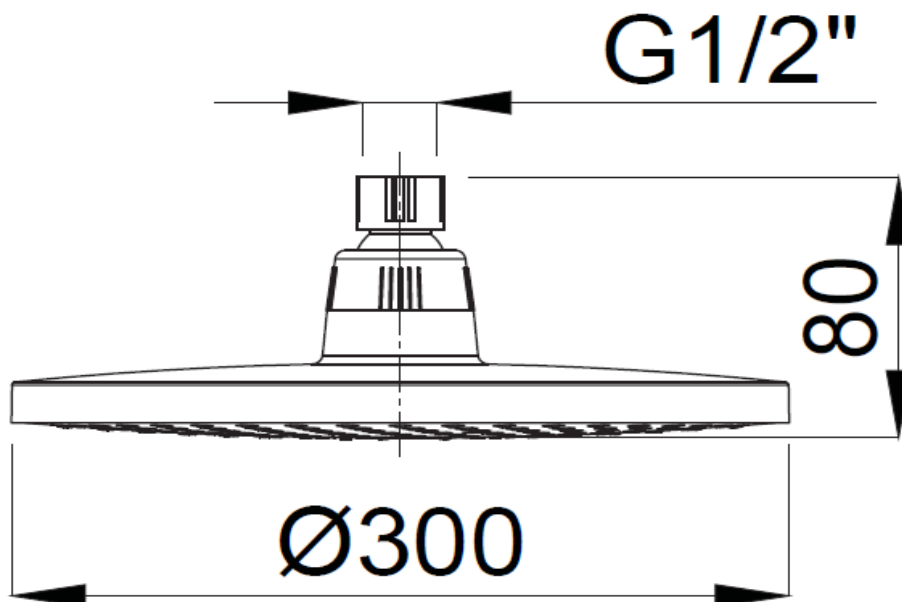

PRODUCT DESCRIPTION: SS Rain Shower Head 300mm.

Product Ref Code :	VTA 15781011
Material :	Stainless Steel
Finish :	Polished
Mounting Type :	Ceiling Mounted
Flow Rate :	Between 7.5-8.5ltr per minute

DIMENSIONAL DRAWING :