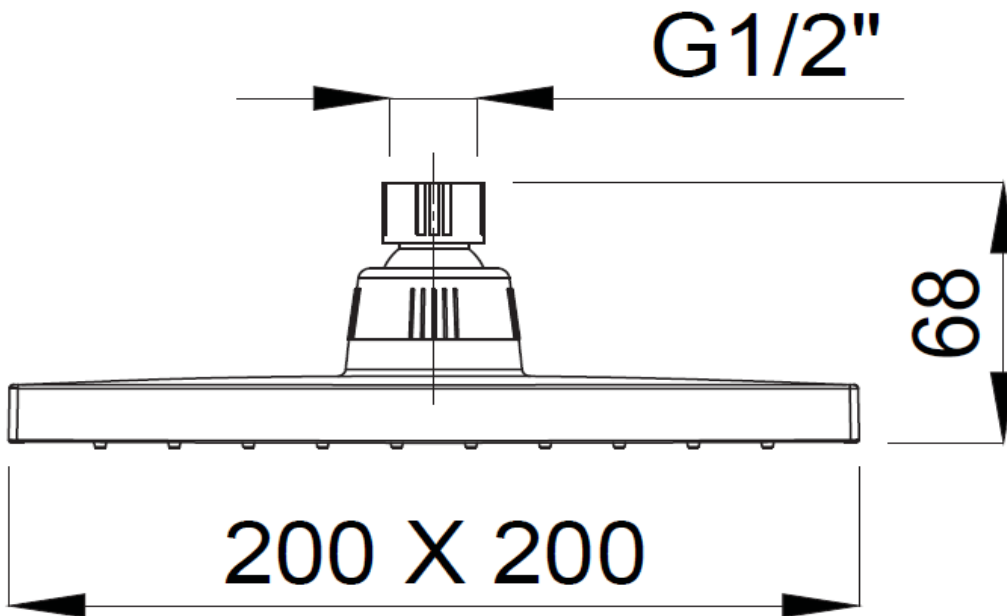

Verde UAE: Tel 02 559 8662 / P.O. Box 45557 Abu Dhabi
Website: www.verdeuae.com / Email: info@verdeuae.com

Verde reserves the right to revise the technical data as above, and is subject to change