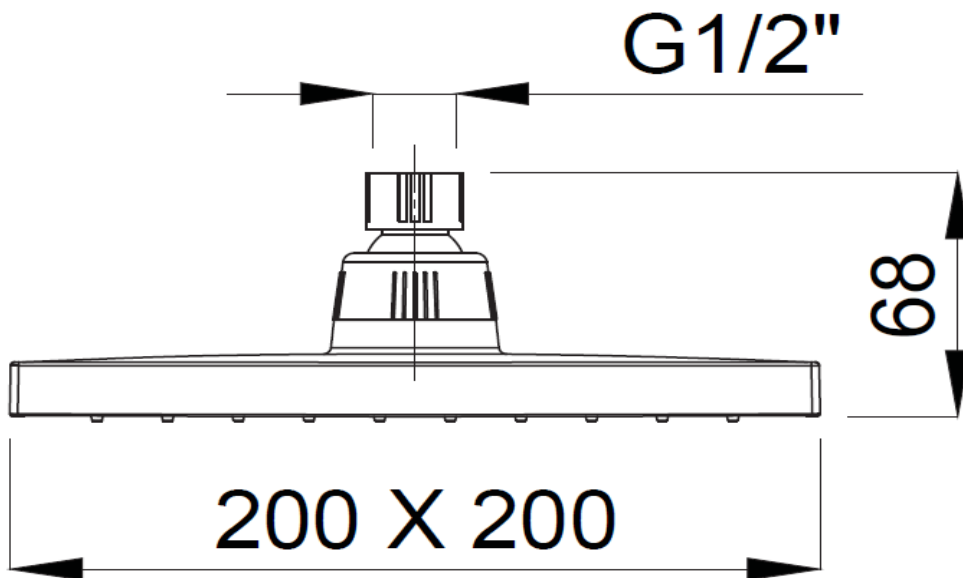

PRODUCT DESCRIPTION: ABS Rain Shower Head 200mm Chrome.

Product Ref Code :	VTA 15781013
Material :	ABS
Finish :	Chrome
Mounting Type :	Ceiling Mounted
Flow Rate :	Between 7.5-8.5ltr per minute

DIMENSIONAL DRAWING :