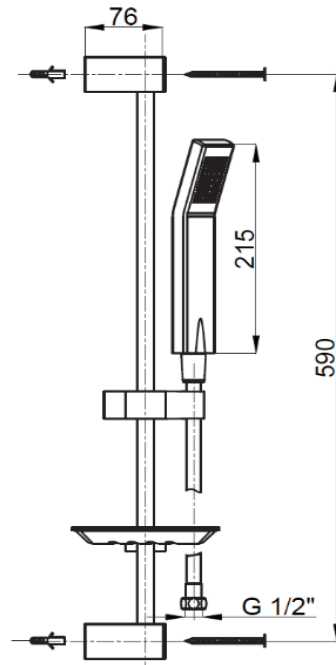

PRODUCT DESCRIPTION: ABS 3 Spray Hand Shower with SS Slide Rail, with flexible hose, Chrome.

Product Ref Code :	VTA 15782002
Material :	Slide Rail Stainless Steel
Material :	Hand Shower ABS
Finish :	Chrome
Mounting Type :	Wall Mounted
Flow Rate :	Between 7.5-8.5ltr per minute

DIMENSIONAL DRAWING :