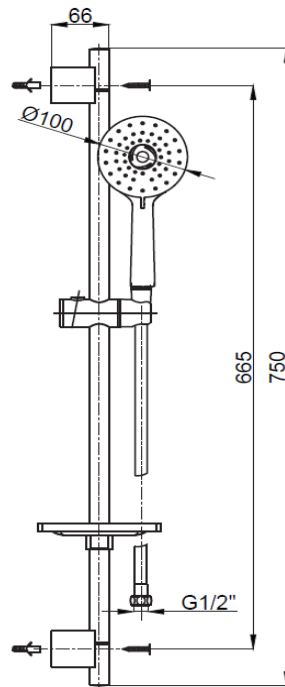

PRODUCT DESCRIPTION: ABS 3 Spray Hand Shower with SS Slide Rail, with flexible hose, Chrome.

Product Ref Code :	VTA 15782010 r
Material :	Slide Rail Stainless Steel
Material :	Hand Shower ABS
Finish :	Chrome
Mounting Type :	Wall Mounted
Flow Rate :	Between 7.5-8.5ltr per minute

DIMENSIONAL DRAWING :