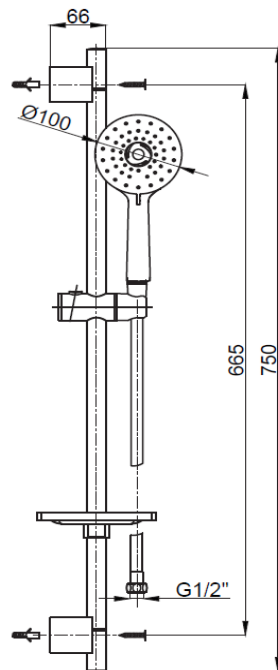

PRODUCT DESCRIPTION: ABS 3 Spray Hand Shower with SS Slide Rail, with flexible hose, Chrome.

Product Ref Code :	VTA 15782010
Material :	Slide Rail Stainless Steel
Material :	Hand Shower ABS
Finish :	Chrome
Mounting Type :	Wall Mounted
Flow Rate :	Between 7.5-8.5ltr per minute

DIMENSIONAL DRAWING :