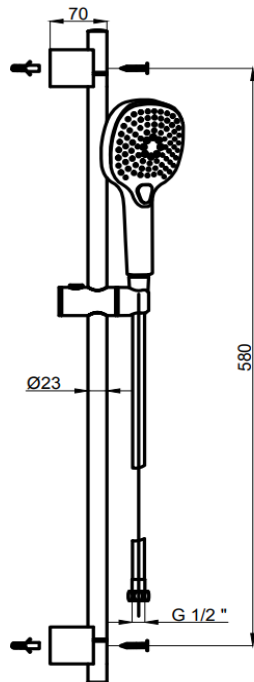

PRODUCT DESCRIPTION: ABS 3 Spray Hand Shower with SS Slide Rail, with flexible hose.

Product Ref Code :	VTA 157820224
Material :	Slide Rail Stainless Steel
Material :	Hand Shower ABS
Finish :	Black Matt
Mounting Type :	Wall Mounted
Flow Rate :	Between 7.5-8.5ltr per minute

DIMENSIONAL DRAWING :