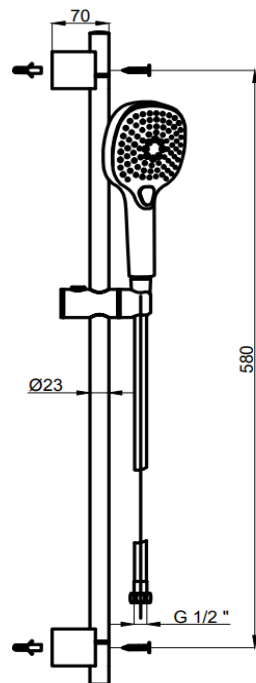

PRODUCT DESCRIPTION: ABS 3 Spray Hand Shower with SS Slide Rail, with flexible hose, Chrome.

Product Ref Code :	VTA 15782023
Material :	Slide Rail Stainless Steel
Material :	Hand Shower ABS
Finish :	Chrome
Mounting Type :	Wall Mounted
Flow Rate :	Between 7.5-8.5ltr per minute

DIMENSIONAL DRAWING :