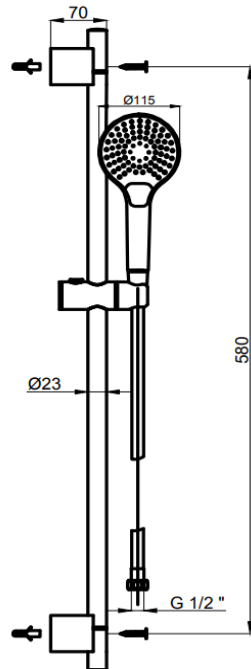

PRODUCT DESCRIPTION: ABS 3 Spray Hand Shower with SS Slide Rail, with flexible hose, Chrome.

Product Ref Code :	VTA 15782024
Material :	Slide Rail Stainless Steel
Material :	Hand Shower ABS
Finish :	Chrome
Mounting Type :	Wall Mounted
Flow Rate :	Between 7.5-8.5ltr per minute

DIMENSIONAL DRAWING :