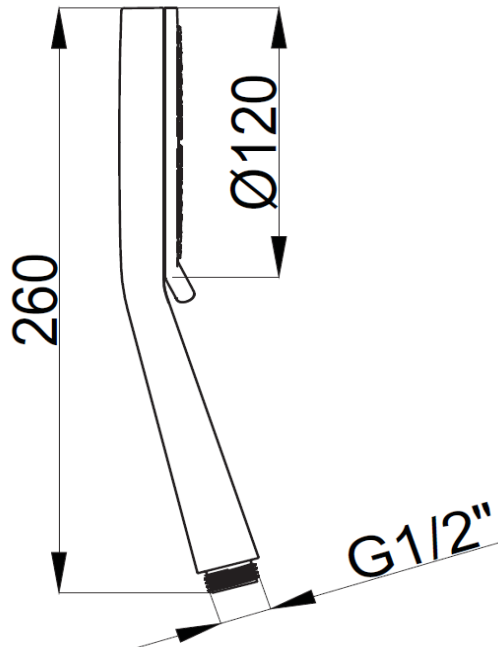

PRODUCT DESCRIPTION: ABS 3 Spray Hand Shower Chrome.

Product Ref Code	:	VTA 15783010
Material	:	ABS
Finish	:	Chrome
Mounting Type	:	Wall Mounted
Flow Rate	:	Between 7.5-8.5ltr per minute

DIMENSIONAL DRAWING :