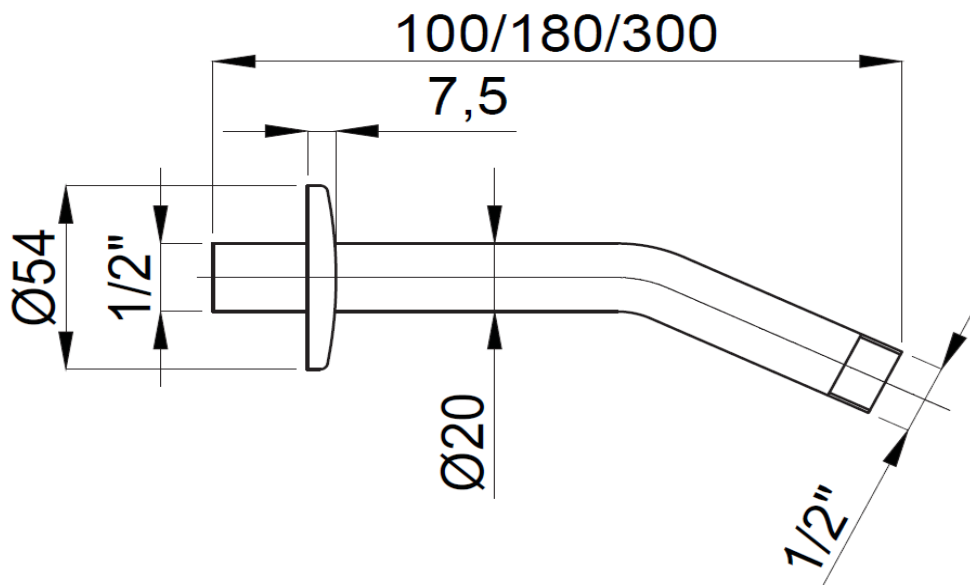

Product Ref Code :	VTA 15784101
Material :	Brass
Finish :	Chrome Plated
Mounting Type :	Wall Mounted
Flow Rate :	N/A

DIMENSIONAL DRAWING :