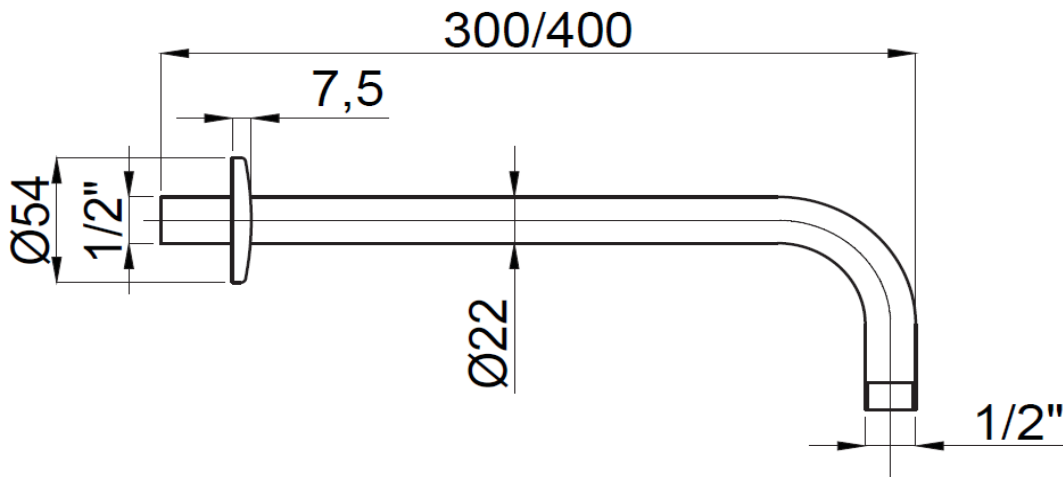

PRODUCT DESCRIPTION: Wall Mounted Shower Arm 300mm Chrome.

Product Ref Code :	VTA 15784102
Material :	Brass
Finish :	Chrome Plated
Mounting Type :	Ceiling Mounted
Flow Rate :	N/A

DIMENSIONAL DRAWING :

Verde UAE: Tel 02 559 8662 / P.O. Box 45557 Abu Dhabi
Website: www.verdeuae.com / Email: info@verdeuae.com