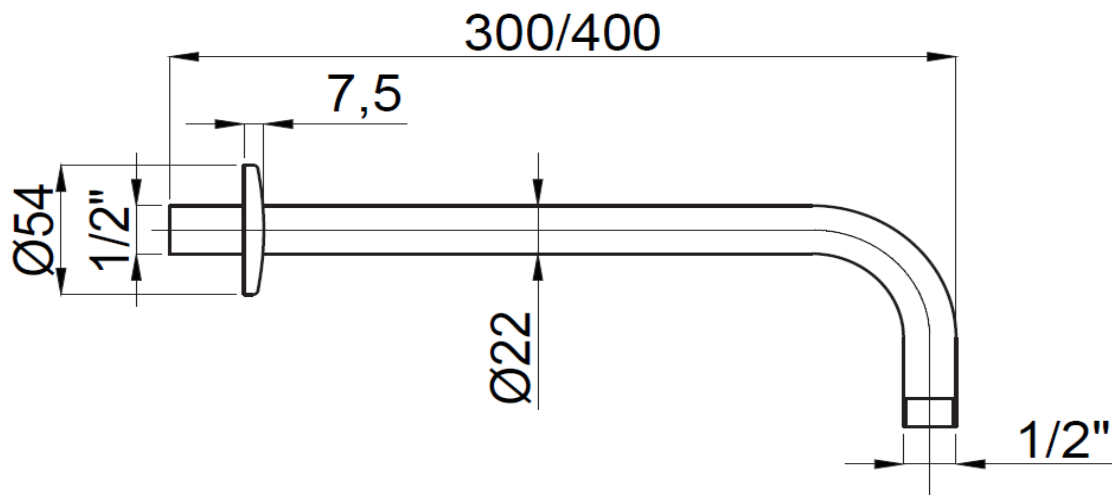

**PRODUCT DESCRIPTION:** Wall Mounted Shower Arm 400mm Chrome.

<b>Product Ref Code</b>	:	<b>VTA 15784104</b>
<b>Material</b>	:	<b>Brass</b>
<b>Finish</b>	:	<b>Chrome Plated</b>
<b>Mounting Type</b>	:	<b>Wall Mounted</b>
<b>Flow Rate</b>	:	<b>N/A</b>

**DIMENSIONAL DRAWING :**

Verde UAE: Tel 02 559 8662 / P.O. Box 45557 Abu Dhabi  
Website: [www.verdeuae.com](http://www.verdeuae.com) / Email: [info@verdeuae.com](mailto:info@verdeuae.com)

Verde reserves the right to revise the technical data as above, and is subject to change