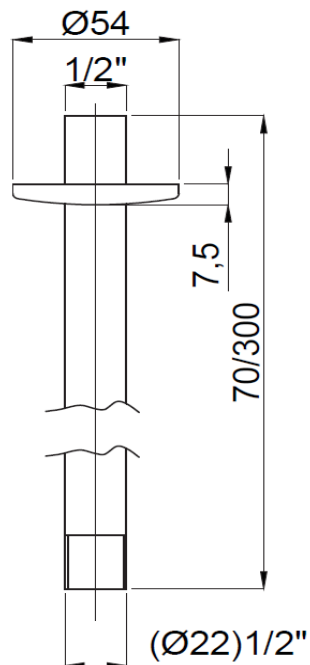

PRODUCT DESCRIPTION: Ceiling Mounted Shower Arm 70mm Chrome.

Product Ref Code :	VTA 15784105 s
Material :	Brass
Finish :	Chrome Plated
Mounting Type :	Ceiling Mounted
Flow Rate :	N/A

DIMENSIONAL DRAWING :