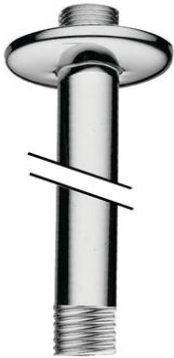

PRODUCT DESCRIPTION: Ceiling Mounted Shower Arm 70mm Chrome.

Product Ref Code :	VTA 15784105
Material :	Brass
Finish :	Chrome Plated
Mounting Type :	Ceiling Mounted
Flow Rate :	N/A

DIMENSIONAL DRAWING :