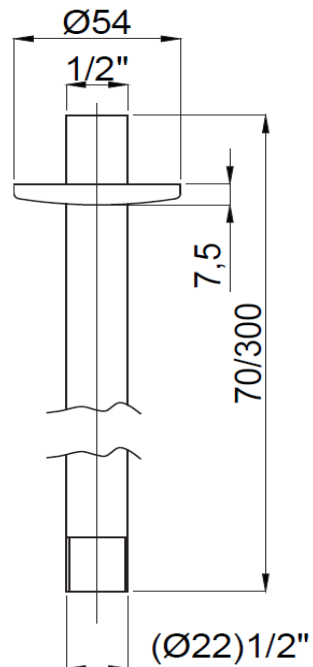

PRODUCT DESCRIPTION: Ceiling Mounted Shower Arm 70mm Chrome.

Product Ref Code :	VTA 15784105
Material :	Brass
Finish :	Chrome Plated
Mounting Type :	Ceiling Mounted
Flow Rate :	N/A

DIMENSIONAL DRAWING :