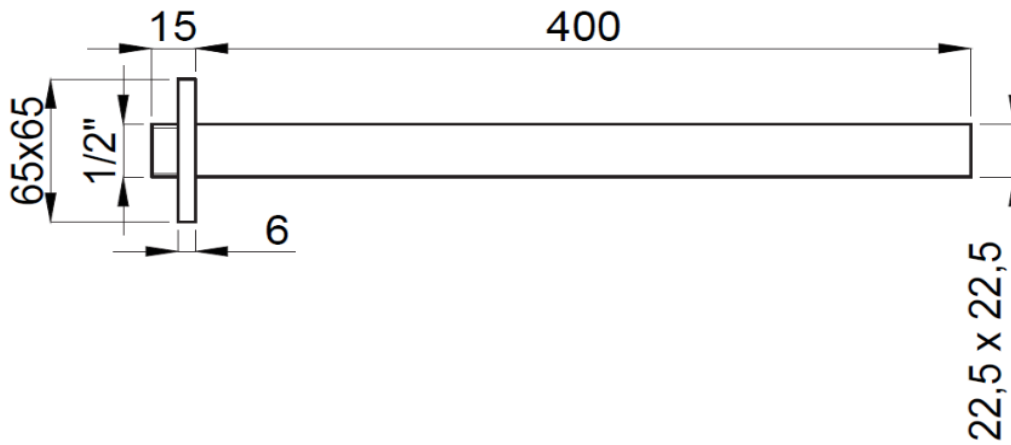

PRODUCT DESCRIPTION: Wall Mounted Shower Arm 400mm Chrome.

Product Ref Code :	VTA 15784107
Material :	Brass
Finish :	Black
Mounting Type :	Wall Mounted
Flow Rate :	N/A

DIMENSIONAL DRAWING :

Verde UAE: Tel 02 559 8662 / P.O. Box 45557 Abu Dhabi
Website: www.verdeuae.com / Email: info@verdeuae.com