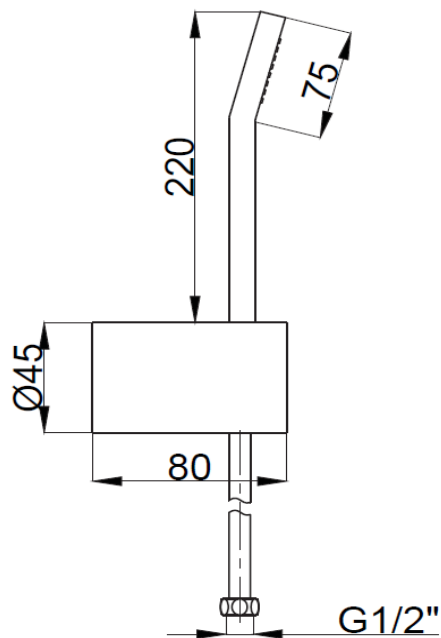

**PRODUCT DESCRIPTION:** ABS 3 Spray Hand Shower with ABS holder with flexible hose, Chrome.

<b>Product Ref Code</b>	:	<b>VTA 15786002</b>
<b>Material</b>	:	<b>Hand Shower &amp; Holder ABS</b>
<b>Finish</b>	:	<b>Chrome</b>
<b>Mounting Type</b>	:	<b>Wall Mounted</b>
<b>Flow Rate</b>	:	<b>Between 7.5-8.5ltr per minute</b>

**DIMENSIONAL DRAWING :**

Verde UAE: Tel 02 559 8662 / P.O. Box 45557 Abu Dhabi  
Website: [www.verdeuae.com](http://www.verdeuae.com) / Email: [info@verdeuae.com](mailto:info@verdeuae.com)

Verde reserves the right to revise the technical data as above, and is subject to change