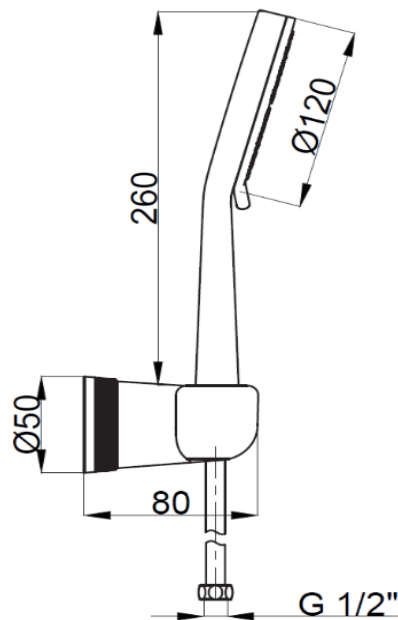

Product Ref Code :	VTA 15786010
Material :	Hand Shower & Holder ABS Chrome
Finish :	Chrome Plated
Mounting Type :	Wall Mounted
Flow Rate :	Between 7.5-8.5ltr per minute

DIMENSIONAL DRAWING :