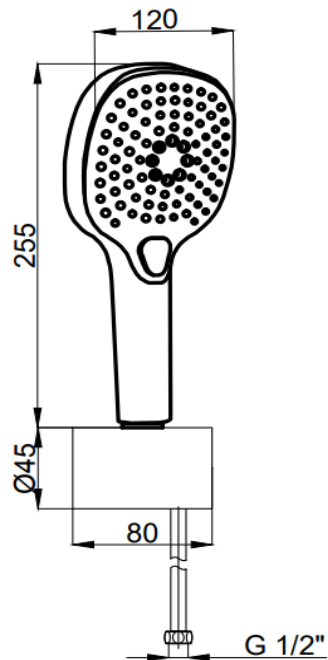

Product Ref Code :	VTA 15786019
Material :	Hand Shower & Holder ABS
Finish :	Chrome
Mounting Type :	Wall Mounted
Flow Rate :	Between 7.5-8.5ltr per minute

DIMENSIONAL DRAWING :