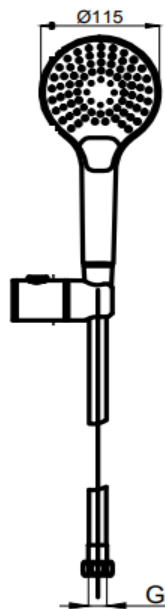

Product Ref Code :	VTA 15786020
Material :	Hand Shower & Holder ABS
Finish :	Chrome
Mounting Type :	Wall Mounted
Flow Rate :	Between 7.5-8.5ltr per minute

DIMENSIONAL DRAWING :