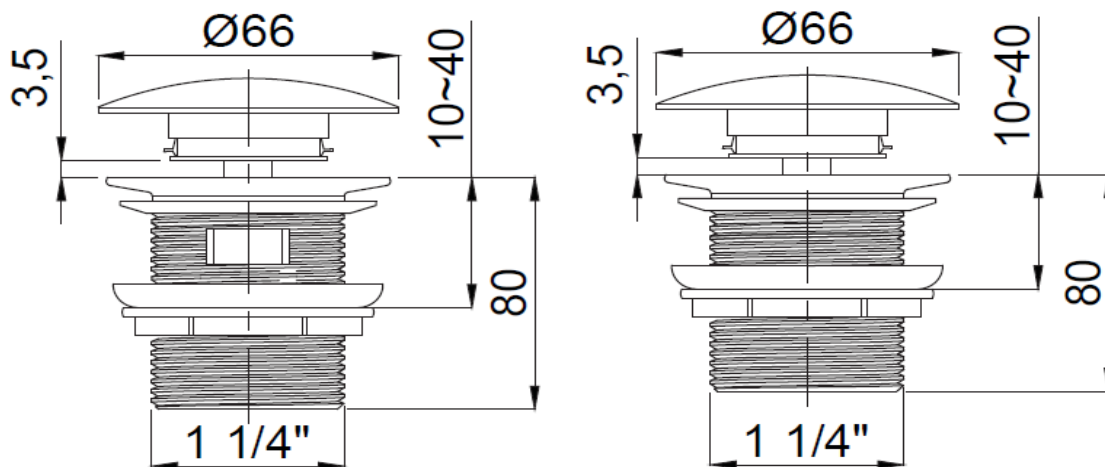

**PRODUCT DESCRIPTION:** Brass Chrome Basin Clic waste 1 1/4".

<b>Product Ref Code :</b>	<b>VTA 15801801</b>
<b>Material :</b>	<b>Brass</b>
<b>Finish :</b>	<b>Chrome Plated</b>
<b>Mounting Type :</b>	<b>N/A</b>
<b>Flow Rate :</b>	<b>N/A</b>

**DIMENSIONAL DRAWING :**

Verde UAE: Tel 02 559 8662 / P.O. Box 45557 Abu Dhabi  
Website: [www.verdeuae.com](http://www.verdeuae.com) / Email: [info@verdeuae.com](mailto:info@verdeuae.com)

Verde reserves the right to revise the technical data as above, and is subject to change