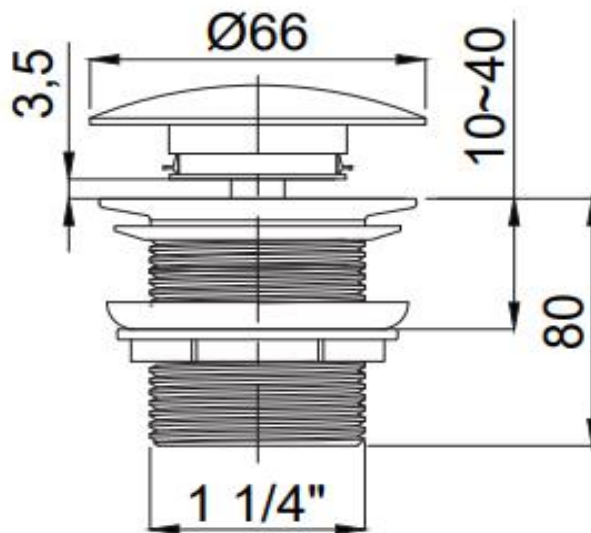

PRODUCT DESCRIPTION: Gold Basin Clic waste 1 1/4".

Product Ref Code :	VTA 15801808
Material :	Brass
Finish :	Gold
Mounting Type :	N/A
Flow Rate :	N/A

DIMENSIONAL DRAWING :

Verde UAE: Tel 02 559 8662 / P.O. Box 45557 Abu Dhabi
Website: www.verdeuae.com / Email: info@verdeuae.com