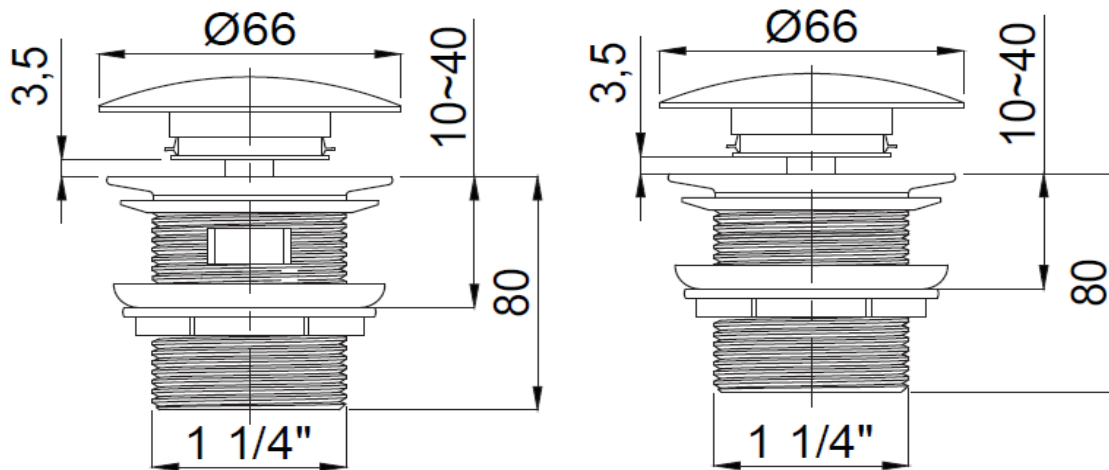

**PRODUCT DESCRIPTION:** Brass Chrome Basin Clic waste 1 1/4".

<b>Product Ref Code :</b>	<b>VTA 15801901</b>
<b>Material :</b>	<b>Brass</b>
<b>Finish :</b>	<b>Chrome Plated</b>
<b>Mounting Type :</b>	<b>N/A</b>
<b>Flow Rate :</b>	<b>N/A</b>

**DIMENSIONAL DRAWING :**

Verde UAE: Tel 02 559 8662 / P.O. Box 45557 Abu Dhabi  
Website: [www.verdeuae.com](http://www.verdeuae.com) / Email: [info@verdeuae.com](mailto:info@verdeuae.com)

Verde reserves the right to revise the technical data as above, and is subject to change