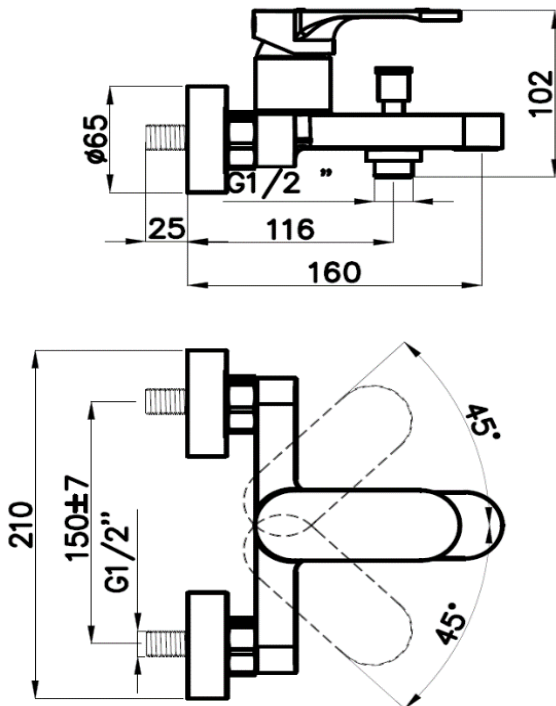

PRODUCT DESCRIPTION: Saturn Bath Shower Mixer Chrome.

Product Ref Code :	VTA 15830501
Material :	Brass
Finish :	Chrome Plated
Mounting Type :	Wall Mounted
Flow Rate :	Maximum 6ltr per minute

DIMENSIONAL DRAWING :