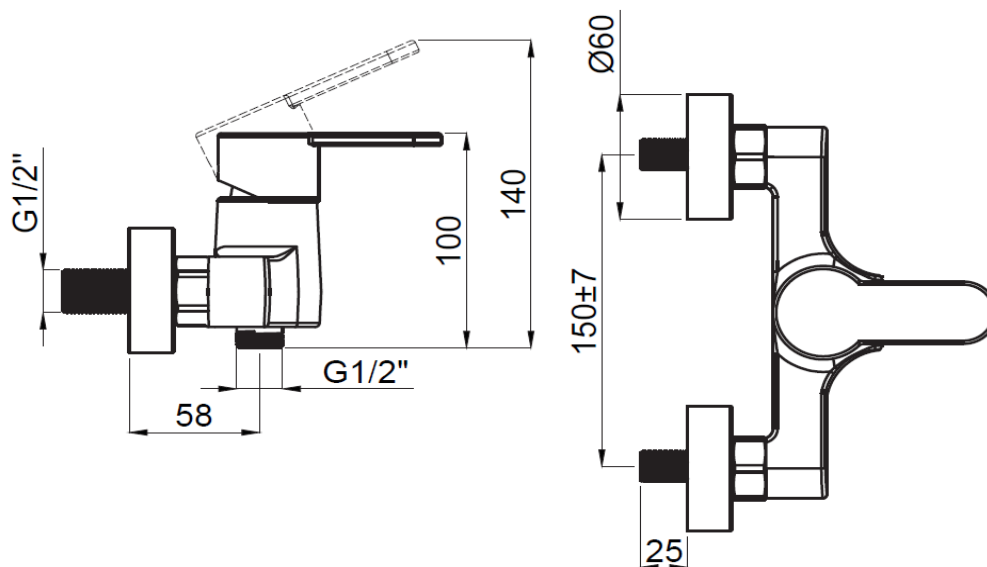

PRODUCT DESCRIPTION: Saturn Shower Mixer Chrome.

Product Ref Code	:	VTA 15830601
Material	:	Brass
Finish	:	Chrome Plated
Mounting Type	:	Wall Mounted
Flow Rate	:	N/A

DIMENSIONAL DRAWING :

Verde UAE: Tel 02 559 8662 / P.O. Box 45557 Abu Dhabi
Website: www.verdeuae.com / Email: info@verdeuae.com