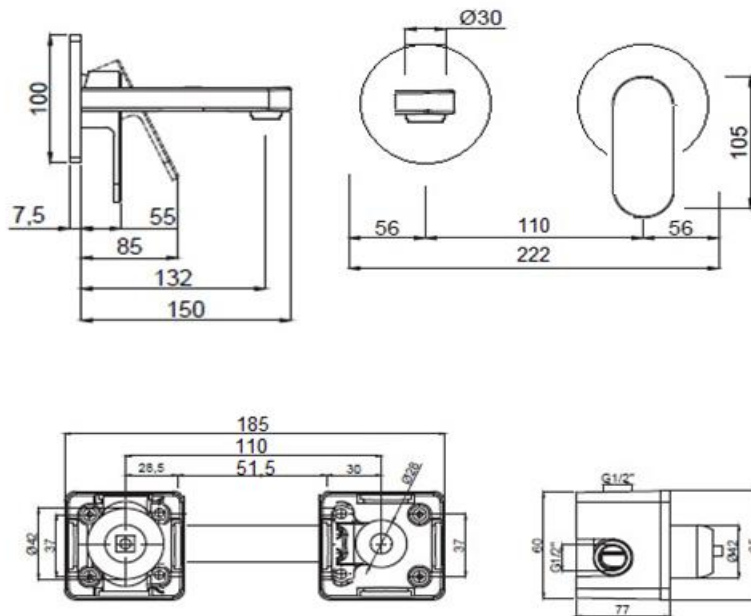

PRODUCT DESCRIPTION: Saturn Basin Mixer Chrome Concealed Wall Mounted with clic waste.

Product Ref Code	:	VTA 15831901
Material	:	Brass
Finish	:	Chrome Plated
Mounting Type	:	Wall Mounted
Flow Rate	:	Maximum 6ltr per minute

DIMENSIONAL DRAWING :

Verde UAE: Tel 02 559 8662 / P.O. Box 45557 Abu Dhabi
Website: www.verdeuae.com / Email: info@verdeuae.com

Verde reserves the right to revise the technical data as above, and is subject to change