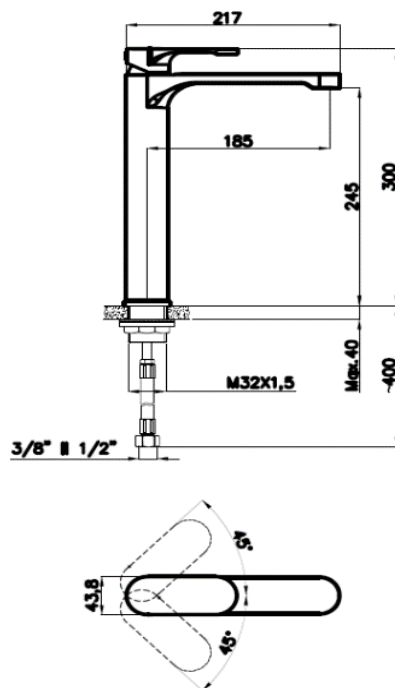

DIMENSIONAL DRAWING :

Verde UAE: Tel 02 559 8662 / P.O. Box 45557 Abu Dhabi
Website: www.verdeuae.com / Email: info@verdeuae.com

Verde reserves the right to revise the technical data as above, and is subject to change