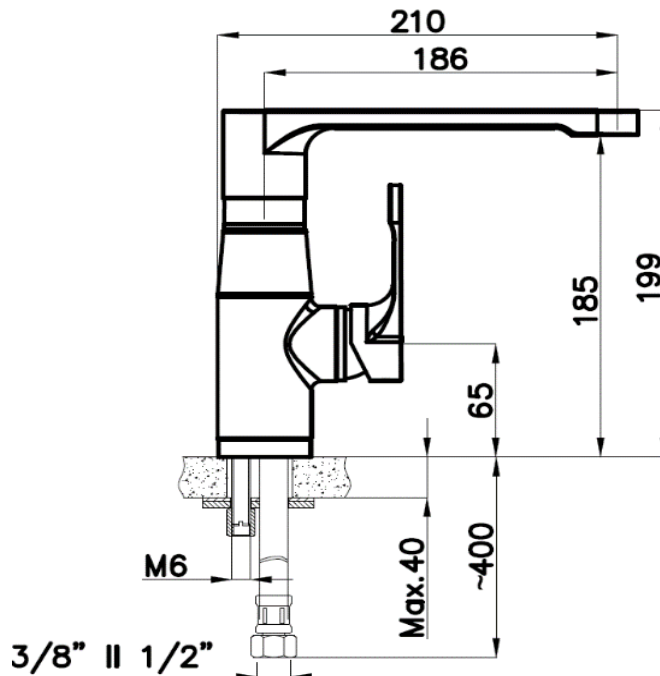

**PRODUCT DESCRIPTION:** Kitchen Sink Mixer Chrome with Swivel Spout with 1/2" flexible hose connections.

<b>Product Ref Code :</b>	<b>VTA 15834431</b>
<b>Material :</b>	<b>Brass</b>
<b>Finish :</b>	<b>Chrome Plated</b>
<b>Mounting Type :</b>	<b>Deck Mounted</b>
<b>Flow Rate :</b>	<b>Maximum 6ltr per minute</b>

**DIMENSIONAL DRAWING :**

Verde UAE: Tel 02 559 8662 / P.O. Box 45557 Abu Dhabi  
Website: [www.verdeuae.com](http://www.verdeuae.com) / Email: [info@verdeuae.com](mailto:info@verdeuae.com)

Verde reserves the right to revise the technical data as above, and is subject to change